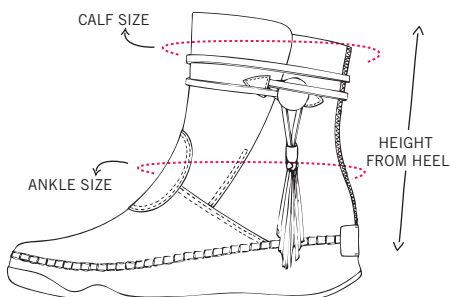

# WOMENS BOOTS SIZING CHART

## INUK

SIZE	4 UK 6 US 37 EUR	5 UK 7 US 38 EUR	6 UK 8 US 39.5 EUR	7 UK 9 US 41 EUR	8 UK 10 US 42 EUR
CALF SIZE	360MM	370MM	380MM	390MM	400MM
ANKLE SIZE	172MM	182MM	192MM	202MM	212MM
HEIGHT FROM HEEL	295MM	330MM	335MM	340MM	345MM

## SNUGGER

SIZE	4 UK 6 US 37 EUR	5 UK 7 US 38 EUR	6 UK 8 US 39.5 EUR	7 UK 9 US 41 EUR	8 UK 10 US 42 EUR
CALF SIZE	294MM	307MM	320MM	333MM	346MM
ANKLE SIZE	259MM	272MM	285MM	298MM	311MM
HEIGHT FROM HEEL	240MM	245MM	250MM	255MM	260MM

## MUKLUK

SIZE	4 UK 6 US 37 EUR	5 UK 7 US 38 EUR	6 UK 8 US 39.5 EUR	7 UK 9 US 41 EUR	8 UK 10 US 42 EUR
CALF SIZE	290MM	300MM	310MM	320MM	330MM
ANKLE SIZE	265MM	275MM	285MM	295MM	305MM
HEIGHT FROM HEEL	97MM	111MM	115MM	119MM	123MM