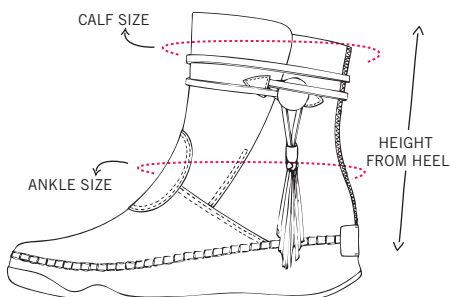

WOMENS BOOTS SIZING CHART

INUK

| SIZE | 4 UK 6 US 37 EUR | 5 UK 7 US 38 EUR | 6 UK 8 US 39.5 EUR | 7 UK 9 US 41 EUR | 8 UK 10 US 42 EUR |
|------------------|------------------------|------------------------|--------------------------|------------------------|-------------------------|
| CALF SIZE | 360MM | 370MM | 380MM | 390MM | 400MM |
| ANKLE SIZE | 172MM | 182MM | 192MM | 202MM | 212MM |
| HEIGHT FROM HEEL | 295MM | 330MM | 335MM | 340MM | 345MM |

SNUGGER

| SIZE | 4 UK 6 US 37 EUR | 5 UK 7 US 38 EUR | 6 UK 8 US 39.5 EUR | 7 UK 9 US 41 EUR | 8 UK 10 US 42 EUR |
|------------------|------------------------|------------------------|--------------------------|------------------------|-------------------------|
| CALF SIZE | 294MM | 307MM | 320MM | 333MM | 346MM |
| ANKLE SIZE | 259MM | 272MM | 285MM | 298MM | 311MM |
| HEIGHT FROM HEEL | 240MM | 245MM | 250MM | 255MM | 260MM |

MUKLUK

| SIZE | 4 UK 6 US 37 EUR | 5 UK 7 US 38 EUR | 6 UK 8 US 39.5 EUR | 7 UK 9 US 41 EUR | 8 UK 10 US 42 EUR |
|------------------|------------------------|------------------------|--------------------------|------------------------|-------------------------|
| CALF SIZE | 290MM | 300MM | 310MM | 320MM | 330MM |
| ANKLE SIZE | 265MM | 275MM | 285MM | 295MM | 305MM |
| HEIGHT FROM HEEL | 97MM | 111MM | 115MM | 119MM | 123MM |

SHAKOHA

| SIZE | 4 UK 6 US 37 EUR | 5 UK 7 US 38 EUR | 6 UK 8 US 39.5 EUR | 7 UK 9 US 41 EUR | 8 UK 10 US 42 EUR |
|------------------|------------------------|------------------------|--------------------------|------------------------|-------------------------|
| CALF SIZE | 334MM | 342MM | 350MM | 358MM | 366MM |
| ANKLE SIZE | 304MM | 312MM | 320MM | 328MM | 366MM |
| HEIGHT FROM HEEL | 174MM | 178MM | 182MM | 186MM | 190MM |