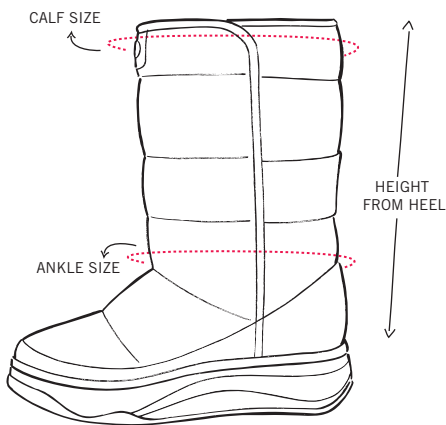

WOMENS BOOTS SIZING CHART

INUK

| SIZE | 4 UK 6 US 37 EUR | 5 UK 7 US 38 EUR | 6 UK 8 US 39.5 EUR | 7 UK 9 US 41 EUR | 8 UK 10 US 42 EUR |
|------------------|------------------------|------------------------|--------------------------|------------------------|-------------------------|
| CALF SIZE | 360MM | 370MM | 380MM | 390MM | 400MM |
| ANKLE SIZE | 172MM | 182MM | 192MM | 202MM | 212MM |
| HEIGHT FROM HEEL | 295MM | 330MM | 335MM | 340MM | 345MM |

SNUGGER

| SIZE | 4 UK 6 US 37 EUR | 5 UK 7 US 38 EUR | 6 UK 8 US 39.5 EUR | 7 UK 9 US 41 EUR | 8 UK 10 US 42 EUR |
|------------------|------------------------|------------------------|--------------------------|------------------------|-------------------------|
| CALF SIZE | 294MM | 307MM | 320MM | 333MM | 346MM |
| ANKLE SIZE | 259MM | 272MM | 285MM | 298MM | 311MM |
| HEIGHT FROM HEEL | 240MM | 245MM | 250MM | 255MM | 260MM |

MUKLUK

| SIZE | 4 UK 6 US 37 EUR | 5 UK 7 US 38 EUR | 6 UK 8 US 39.5 EUR | 7 UK 9 US 41 EUR | 8 UK 10 US 42 EUR |
|------------------|------------------------|------------------------|--------------------------|------------------------|-------------------------|
| CALF SIZE | 290MM | 300MM | 310MM | 320MM | 330MM |
| ANKLE SIZE | 265MM | 275MM | 285MM | 295MM | 305MM |
| HEIGHT FROM HEEL | 97MM | 111MM | 115MM | 119MM | 123MM |

SHAKOHA

| SIZE | 4 UK 6 US 37 EUR | 5 UK 7 US 38 EUR | 6 UK 8 US 39.5 EUR | 7 UK 9 US 41 EUR | 8 UK 10 US 42 EUR |
|------------------|------------------------|------------------------|--------------------------|------------------------|-------------------------|
| CALF SIZE | 334MM | 342MM | 350MM | 358MM | 366MM |
| ANKLE SIZE | 304MM | 312MM | 320MM | 328MM | 366MM |
| HEIGHT FROM HEEL | 174MM | 178MM | 182MM | 186MM | 190MM |