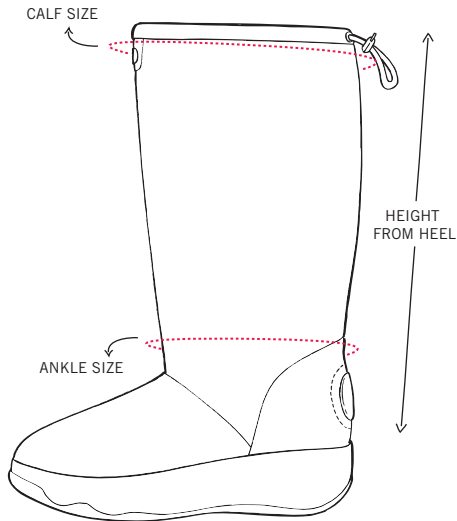

# WOMENS BOOTS SIZING CHART

## INUK

SIZE	4 UK 6 US 37 EUR	5 UK 7 US 38 EUR	6 UK 8 US 39.5 EUR	7 UK 9 US 41 EUR	8 UK 10 US 42 EUR
CALF SIZE	360MM	370MM	380MM	390MM	400MM
ANKLE SIZE	172MM	182MM	192MM	202MM	212MM
HEIGHT FROM HEEL	295MM	330MM	335MM	340MM	345MM

## SNUGGER

SIZE	4 UK 6 US 37 EUR	5 UK 7 US 38 EUR	6 UK 8 US 39.5 EUR	7 UK 9 US 41 EUR	8 UK 10 US 42 EUR
CALF SIZE	294MM	307MM	320MM	333MM	346MM
ANKLE SIZE	259MM	272MM	285MM	298MM	311MM
HEIGHT FROM HEEL	240MM	245MM	250MM	255MM	260MM

## SHAKOHA

SIZE	4 UK 6 US 37 EUR	5 UK 7 US 38 EUR	6 UK 8 US 39.5 EUR	7 UK 9 US 41 EUR	8 UK 10 US 42 EUR
CALF SIZE	334MM	342MM	350MM	358MM	366MM
ANKLE SIZE	304MM	312MM	320MM	328MM	366MM
HEIGHT FROM HEEL	174MM	178MM	182MM	186MM	190MM