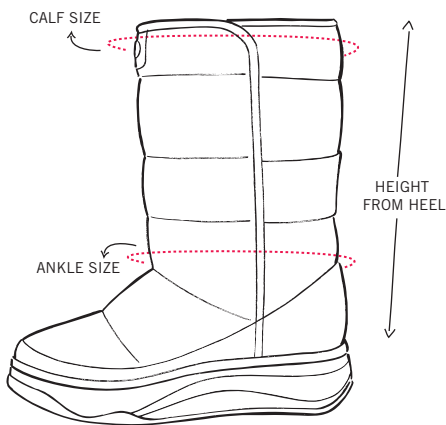

# WOMENS BOOTS SIZING CHART

## INUK

SIZE	4 UK 6 US 37 EUR	5 UK 7 US 38 EUR	6 UK 8 US 39.5 EUR	7 UK 9 US 41 EUR	8 UK 10 US 42 EUR
CALF SIZE	360MM	370MM	380MM	390MM	400MM
ANKLE SIZE	172MM	182MM	192MM	202MM	212MM
HEIGHT FROM HEEL	295MM	330MM	335MM	340MM	345MM

## SNUGGER

SIZE	4 UK 6 US 37 EUR	5 UK 7 US 38 EUR	6 UK 8 US 39.5 EUR	7 UK 9 US 41 EUR	8 UK 10 US 42 EUR
CALF SIZE	294MM	307MM	320MM	333MM	346MM
ANKLE SIZE	259MM	272MM	285MM	298MM	311MM
HEIGHT FROM HEEL	240MM	245MM	250MM	255MM	260MM

## SHAKOHA

SIZE	4 UK 6 US 37 EUR	5 UK 7 US 38 EUR	6 UK 8 US 39.5 EUR	7 UK 9 US 41 EUR	8 UK 10 US 42 EUR
CALF SIZE	334MM	342MM	350MM	358MM	366MM
ANKLE SIZE	304MM	312MM	320MM	328MM	366MM
HEIGHT FROM HEEL	174MM	178MM	182MM	186MM	190MM