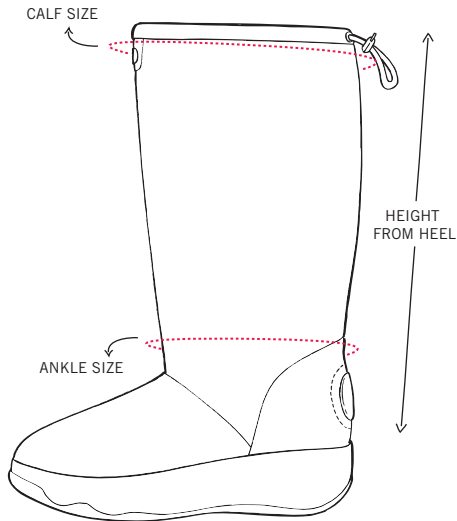

WOMENS BOOTS SIZING CHART

INUK

| SIZE | 4 UK 6 US 37 EUR | 5 UK 7 US 38 EUR | 6 UK 8 US 39.5 EUR | 7 UK 9 US 41 EUR | 8 UK 10 US 42 EUR |
|------------------|------------------------|------------------------|--------------------------|------------------------|-------------------------|
| CALF SIZE | 360MM | 370MM | 380MM | 390MM | 400MM |
| ANKLE SIZE | 172MM | 182MM | 192MM | 202MM | 212MM |
| HEIGHT FROM HEEL | 295MM | 330MM | 335MM | 340MM | 345MM |

SNUGGER

| SIZE | 4 UK 6 US 37 EUR | 5 UK 7 US 38 EUR | 6 UK 8 US 39.5 EUR | 7 UK 9 US 41 EUR | 8 UK 10 US 42 EUR |
|------------------|------------------------|------------------------|--------------------------|------------------------|-------------------------|
| CALF SIZE | 294MM | 307MM | 320MM | 333MM | 346MM |
| ANKLE SIZE | 259MM | 272MM | 285MM | 298MM | 311MM |
| HEIGHT FROM HEEL | 240MM | 245MM | 250MM | 255MM | 260MM |

MUKLUK

| SIZE | 4 UK 6 US 37 EUR | 5 UK 7 US 38 EUR | 6 UK 8 US 39.5 EUR | 7 UK 9 US 41 EUR | 8 UK 10 US 42 EUR |
|------------------|------------------------|------------------------|--------------------------|------------------------|-------------------------|
| CALF SIZE | 290MM | 300MM | 310MM | 320MM | 330MM |
| ANKLE SIZE | 265MM | 275MM | 285MM | 295MM | 305MM |
| HEIGHT FROM HEEL | 97MM | 111MM | 115MM | 119MM | 123MM |

SHAKOHA

| SIZE | 4 UK 6 US 37 EUR | 5 UK 7 US 38 EUR | 6 UK 8 US 39.5 EUR | 7 UK 9 US 41 EUR | 8 UK 10 US 42 EUR |
|------------------|------------------------|------------------------|--------------------------|------------------------|-------------------------|
| CALF SIZE | 334MM | 342MM | 350MM | 358MM | 366MM |
| ANKLE SIZE | 304MM | 312MM | 320MM | 328MM | 366MM |
| HEIGHT FROM HEEL | 174MM | 178MM | 182MM | 186MM | 190MM |