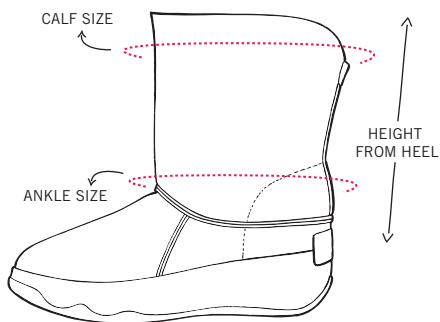

WOMENS BOOTS SIZING CHART

INUK

| SIZE | 4 UK 6 US 37 EUR | 5 UK 7 US 38 EUR | 6 UK 8 US 39.5 EUR | 7 UK 9 US 41 EUR | 8 UK 10 US 42 EUR |
|------------------|------------------------|------------------------|--------------------------|------------------------|-------------------------|
| CALF SIZE | 360MM | 370MM | 380MM | 390MM | 400MM |
| ANKLE SIZE | 172MM | 182MM | 192MM | 202MM | 212MM |
| HEIGHT FROM HEEL | 295MM | 330MM | 335MM | 340MM | 345MM |

SNUGGER

| SIZE | 4 UK 6 US 37 EUR | 5 UK 7 US 38 EUR | 6 UK 8 US 39.5 EUR | 7 UK 9 US 41 EUR | 8 UK 10 US 42 EUR |
|------------------|------------------------|------------------------|--------------------------|------------------------|-------------------------|
| CALF SIZE | 294MM | 307MM | 320MM | 333MM | 346MM |
| ANKLE SIZE | 259MM | 272MM | 285MM | 298MM | 311MM |
| HEIGHT FROM HEEL | 240MM | 245MM | 250MM | 255MM | 260MM |

MUKLUK

| SIZE | 4 UK 6 US 37 EUR | 5 UK 7 US 38 EUR | 6 UK 8 US 39.5 EUR | 7 UK 9 US 41 EUR | 8 UK 10 US 42 EUR |
|------------------|------------------------|------------------------|--------------------------|------------------------|-------------------------|
| CALF SIZE | 290MM | 300MM | 310MM | 320MM | 330MM |
| ANKLE SIZE | 265MM | 275MM | 285MM | 295MM | 305MM |
| HEIGHT FROM HEEL | 97MM | 111MM | 115MM | 119MM | 123MM |

SHAKOHA

| SIZE | 4 UK 6 US 37 EUR | 5 UK 7 US 38 EUR | 6 UK 8 US 39.5 EUR | 7 UK 9 US 41 EUR | 8 UK 10 US 42 EUR |
|------------------|------------------------|------------------------|--------------------------|------------------------|-------------------------|
| CALF SIZE | 334MM | 342MM | 350MM | 358MM | 366MM |
| ANKLE SIZE | 304MM | 312MM | 320MM | 328MM | 366MM |
| HEIGHT FROM HEEL | 174MM | 178MM | 182MM | 186MM | 190MM |