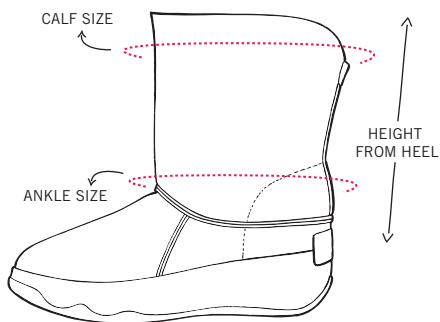

# WOMENS BOOTS SIZING CHART

## INUK

SIZE	4 UK 6 US 37 EUR	5 UK 7 US 38 EUR	6 UK 8 US 39.5 EUR	7 UK 9 US 41 EUR	8 UK 10 US 42 EUR
CALF SIZE	360MM	370MM	380MM	390MM	400MM
ANKLE SIZE	172MM	182MM	192MM	202MM	212MM
HEIGHT FROM HEEL	295MM	330MM	335MM	340MM	345MM

## SNUGGER

SIZE	4 UK 6 US 37 EUR	5 UK 7 US 38 EUR	6 UK 8 US 39.5 EUR	7 UK 9 US 41 EUR	8 UK 10 US 42 EUR
CALF SIZE	294MM	307MM	320MM	333MM	346MM
ANKLE SIZE	259MM	272MM	285MM	298MM	311MM
HEIGHT FROM HEEL	240MM	245MM	250MM	255MM	260MM

## SHAKOHA

SIZE	4 UK 6 US 37 EUR	5 UK 7 US 38 EUR	6 UK 8 US 39.5 EUR	7 UK 9 US 41 EUR	8 UK 10 US 42 EUR
CALF SIZE	334MM	342MM	350MM	358MM	366MM
ANKLE SIZE	304MM	312MM	320MM	328MM	366MM
HEIGHT FROM HEEL	174MM	178MM	182MM	186MM	190MM